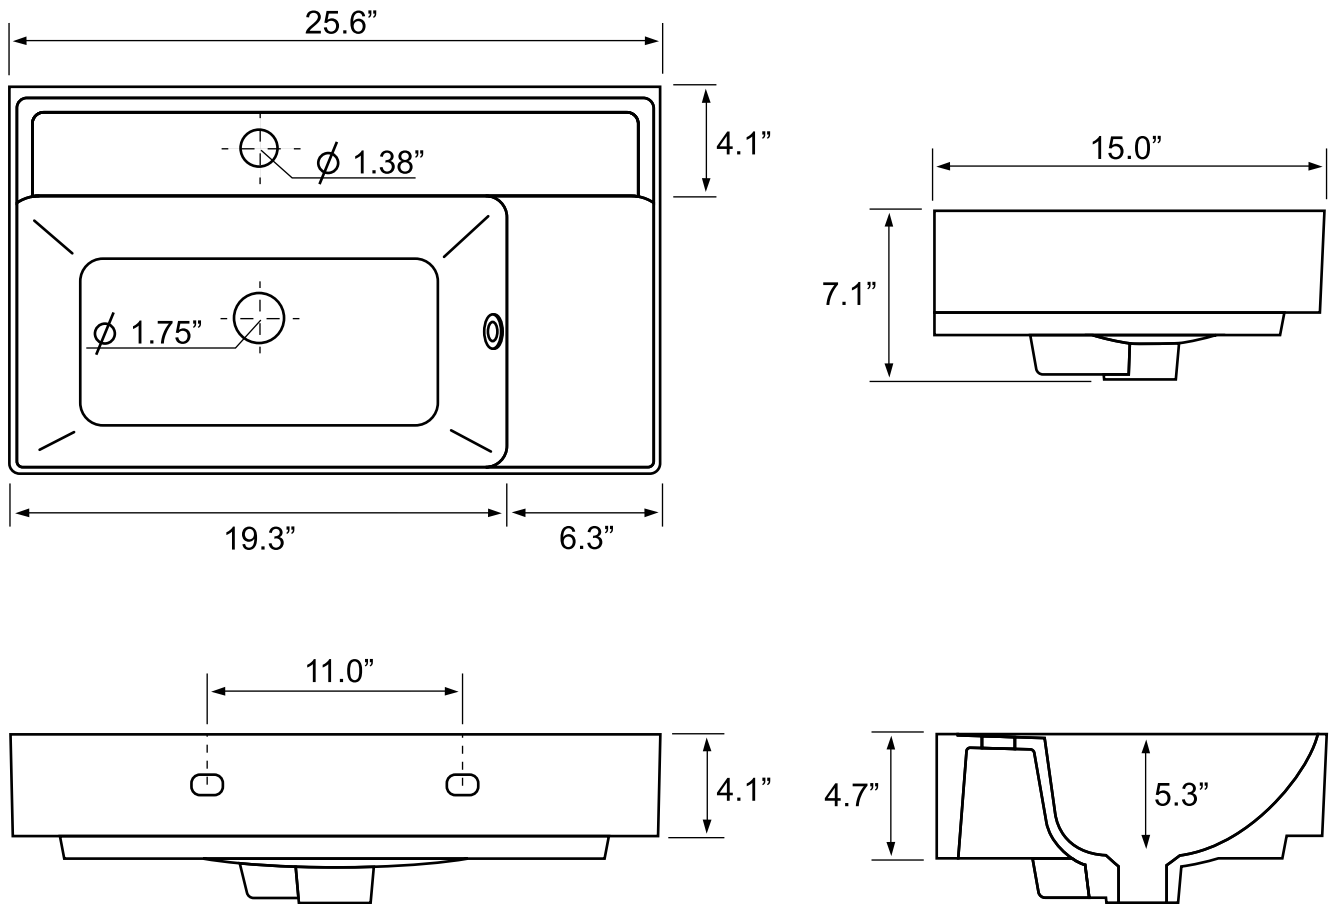

Features

- With overflow.
- Modern design.
- Counter space on right side.

Material

- Matte black ceramic bathroom sink.

Installation

- Wall mount installation.
- Drop in installation.

Configurations

- Single Hole.

Nameek's One-Year Limited Warranty

See website for warranty information details.

Color/Finish Details

Color	Code	Description
■	97	Matte black

Technical Information

Bowl type:	Single
Installation:	Wall mounted Drop In
Bowl dimensions:	Length: 19.3" Width: 10.8" Depth: 4.7"
Drain hole:	1.75"
Faucet hole:	1.38"
Hole configurations:	1
Weight:	25 lbs